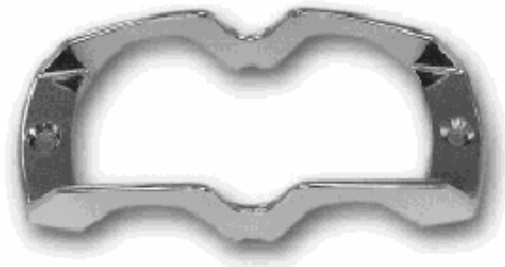

CHROME MARKER LAMP LENS GUARD.

1. 80010 Chrome Marker Lamp Lens Guard (5 1/2" L x 2.25" W x 1 1/8" H)
   80010BP Chrome Marker Lamp Lens Guard Blister Pack (5 1/2" L x 2.25" W x 1 1/8" H)