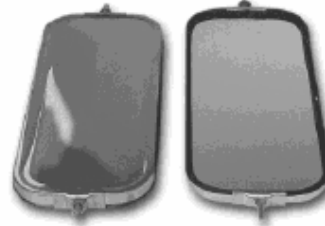

## WEST COAST MIRROR HEADS.

LY35 7" x 14" Mirror Head with Black Plastic Body

3309SS 7" x 16" Stainless Steel Mirror Head  
- Nissan U.D. Style - Blue Display Box

3311SS 7" x 16" Stainless Steel Mirror Head  
- Ford Style - Blue Display Box