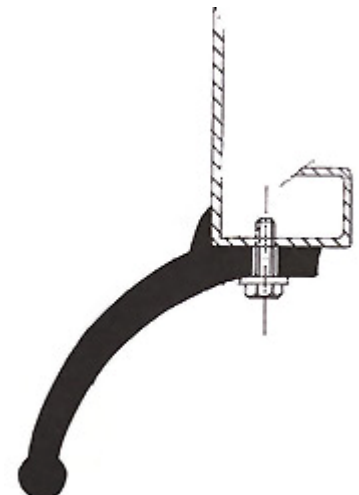

- DOCK105 105mm Docking Rubber

- SCR-6 Sleeper Cab Rubber Concertina 6"

- AS7255 Door Rubber

---

MUDGUARD FLARE RUBBER.

- WF100 Wheel Arch Under Mounting Flare Rubber

RUBBER TIE DOWNS.

- 8201 Tie Down Rubber 10" Long \*
  - 8202 Tie Down Rubber 15" Long \*
  - 8203 Tie Down Rubber 21" Long \*
  - 8204 Tie Down Rubber 31" Long \*
  - 8205 Tie Down Rubber 41" Long \*
- \* Steel Hook on Each End.

HEAVY DUTY TRUCK WHEEL

- 31010 Wheel Chock Heavy Duty (9.5" H x 5.5" L x 7.75" W)

- TR-CH-2 Wheel Chock Heavy Duty 7"H x 10"L x 4.5"W (180H x 250L x 120W)

CURTAIN WALL PELMET RUBBER.

- 590 Curtain Wall Pelmet Rubber