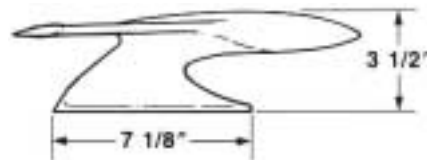

Aluminium Switch Extension.

- 95222 Chrome Aluminium Toggle Switch Extension
- Clear Jewel 2" Long
- \* Sold Per Pair.

REGO STICKER HOLDER.

- AAE110L Plastic Registration Sticker Holder.

MOBILE TELEVISION ANTENNAS.